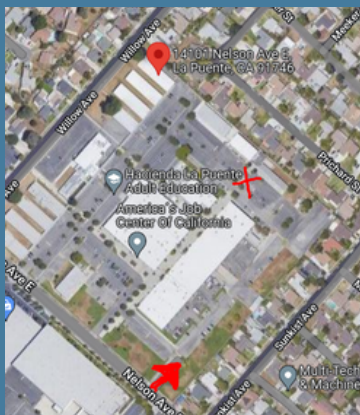

Hacienda La Puente Unified School District
Equity and Access, Family Engagement

Presents

L.A. Laundry Truck

Every Wednesday
Except October 18th
Drop off times:
8:00-10:00 AM
Pick up times:
12:00-3:30 PM

VIP Invite Only

626-933-5302

HLPUSD Adult School
Willow Campus

On the back parking lot, next to building D
14101 Nelson Ave E, La Puente, CA 91746

FIRST COME, FIRST SERVE

Each family can drop off 2 baskets of laundry